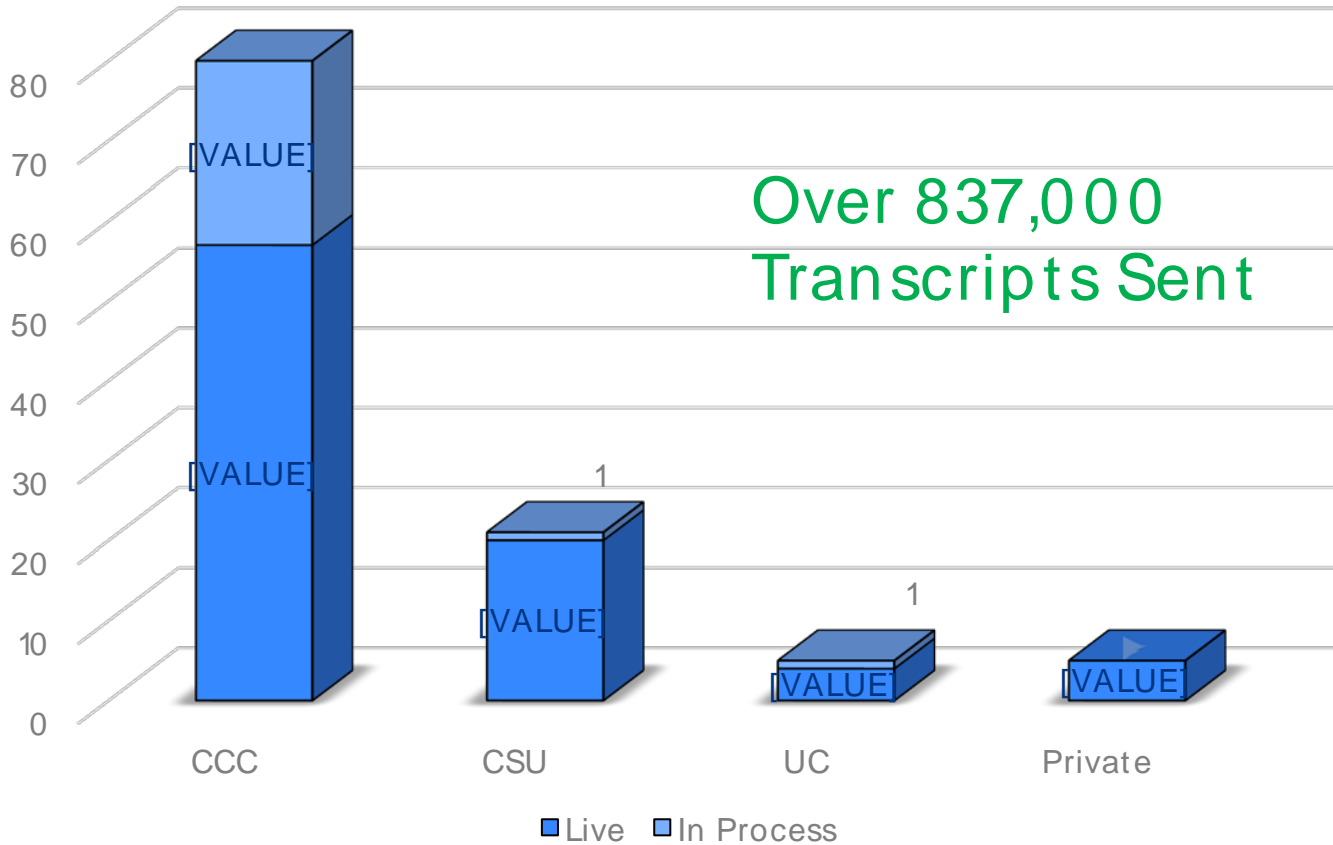

CALIFORNIA COMMUNITY COLLEGES

eTranscript California

Progress and Accomplishments

111 Member Institutions

80 CCC 21 CSU 5 UC 5 Private

20 15-16 CCC Mini-grant Options

1. Certification for CSU GE / IGETC and more
2. Course Level Transferability and Eligibility
3. Associate Degree for Transfer (SB1440)
4. District-Wide Transcripts for CSU Delivery
5. **New eTranscript California Colleges - Send and Receive**

20 15-16 CCC Mini-grants

11 New Members by June 30th
Up to 18 more to follow

The Problem with SPEEDE

- All out of network transcripts pass through SPEEDE
- Single point of failure
- Legacy technology
- Third party storage of PII data (security)
- Slow
 - (20 minute delays in delivery) inhibits network-network and network-services communications and tracking

Vendors members also work with...

How do we better connect the Networks?

EDexchange (Point to Point)

EDexchange is ready

Development by the CCC Technology Center

Operated by PESC

Open Source through Apereo Foundation