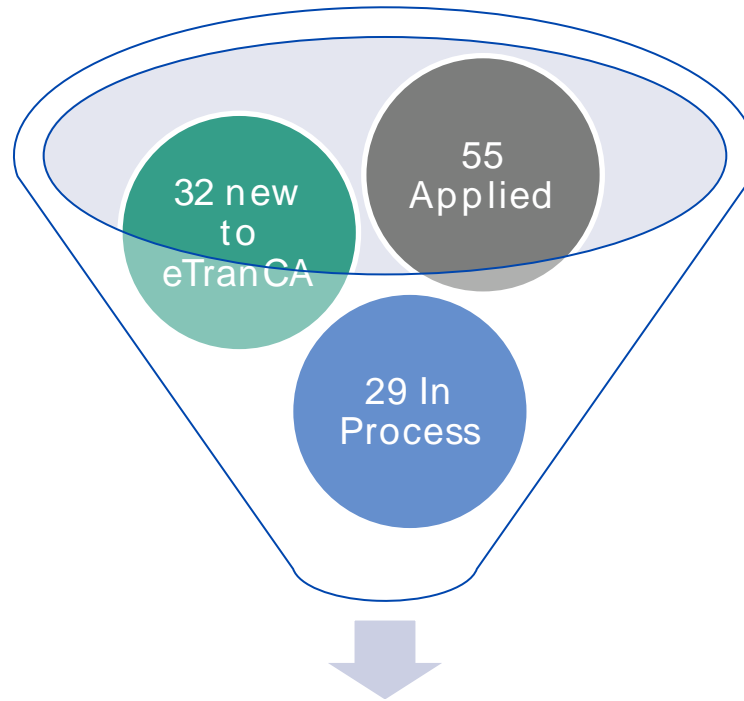

CALIFORNIA COMMUNITY COLLEGES

eTranscript California

Progress and Accomplishments

111 Member Institutions

80 CCC 21 CSU 5 UC 5 Private

20 15-16 CCC Mini-grant Options

1. Certification for CSU GE / IGETC and more
2. Course Level Transferability and Eligibility
3. Associate Degree for Transfer (SB1440)
4. District-Wide Transcripts for CSU Delivery
5. **New eTranscript California Colleges - Send and Receive**

20 15-16 CCC Mini-grants

11 New Members by June 30th
Up to 18 more to follow

The Problem with SPEEDE

- All out of network transcripts pass through SPEEDE
- Single point of failure
- Legacy technology
- Third party storage of PII data (security)
- Slow
 - (20 minute delays in delivery) inhibits network-network and network-services communications and tracking

Vendors members also work with...

How do we better connect the Networks?

EDexchange (Point to Point)

EDexchange is ready

Development by the CCC Technology Center

Operated by PESC

Open Source through Apereo Foundation