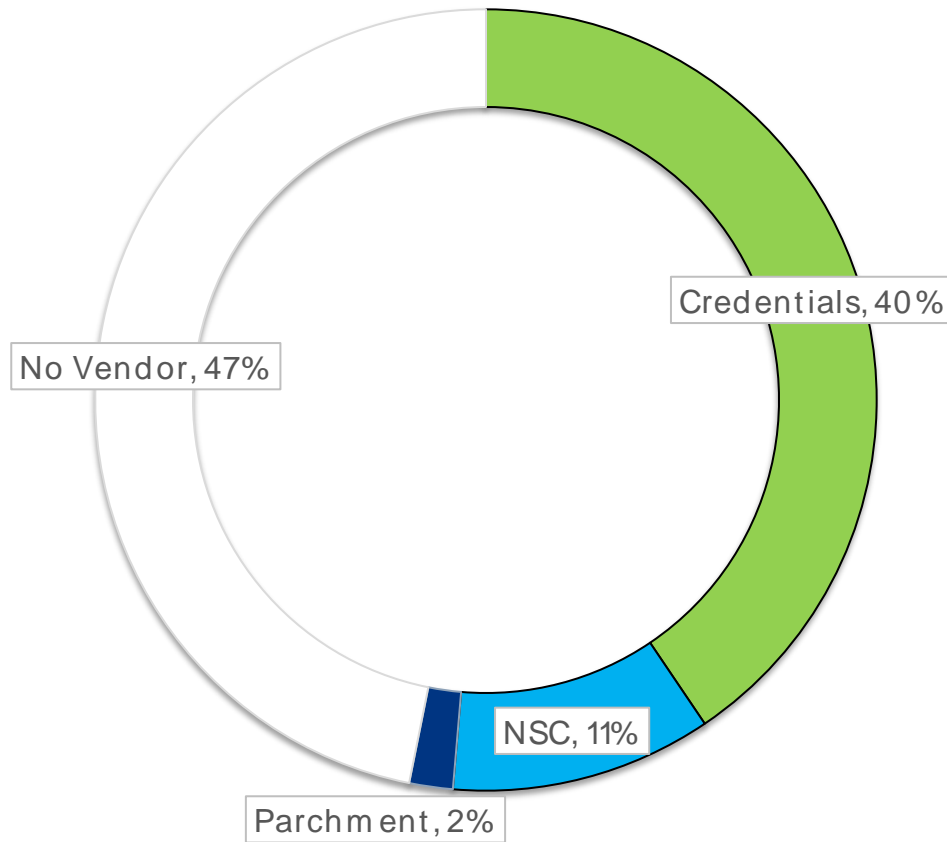

CALIFORNIA COMMUNITY COLLEGES

eTranscript California

Progress and Accomplishments

111 Member Institutions

80 CCC 21 CSU 5 UC 5 Private

20 15-16 CCC Mini-grant Options

1. Certification for CSU GE / IGETC and more
2. Course Level Transferability and Eligibility
3. Associate Degree for Transfer (SB1440)
4. District-Wide Transcripts for CSU Delivery
5. **New eTranscript California Colleges - Send and Receive**

20 15-16 CCC Mini-grants

11 New Members by June 30th
Up to 18 more to follow

The Problem with SPEEDE

- All out of network transcripts pass through SPEEDE
- Single point of failure
- Legacy technology
- Third party storage of PII data (security)
- Slow
 - (20 minute delays in delivery) inhibits network-network and network-services communications and tracking

Vendors members also work with...

How do we better connect the Networks?

EDexchange (Point to Point)

EDexchange is ready

Development by the CCC Technology Center

Operated by PESC

Open Source through Apereo Foundation