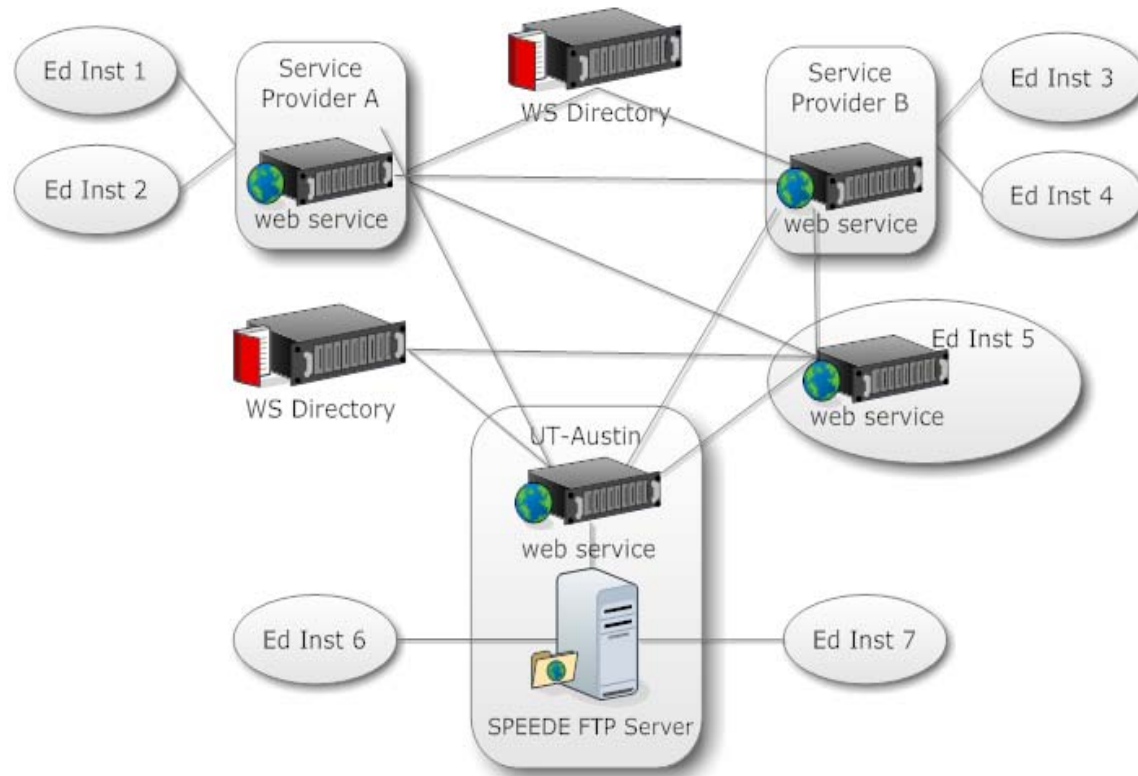

20 15-16 CCC Mini-grants

11 New Members by June 30th
Up to 18 more to follow

The Problem with SPEEDE

- All out of network transcripts pass through SPEEDE
- Single point of failure
- Legacy technology
- Third party storage of PII data (security)
- Slow
 - (20 minute delays in delivery) inhibits network-network and network-services communications and tracking

Vendors members also work with...

How do we better connect the Networks?

EDexchange (Point to Point)

EDexchange is ready

Development by the CCC Technology Center

Operated by PESC

Open Source through Apereo Foundation